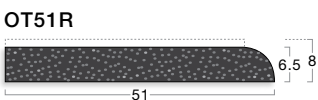

Dovetailed bottom, designed to be pre-cast into the step edge. Offered in a range of widths from 12-500mm and stock lengths. Requires no mechanical fixings.

Stairtile - OT51F

Designed for retrofit situations to provide slip-resistance near to the edge of the step edge. Offered in a range of widths from 12-500mm and stock lengths, pre-drilled for mechanical fixing.

Stairtile - 25mm discs

Versatile discs to provide slip-resistance across a number of different applications. Supplied in three different sized diameters.

25mm Disc

38mm Disc

50mm Disc

Available in a choice of 4 colours