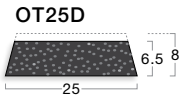

Dovetailed bottom, designed to be pre-cast into the step edge. Offered in a range of widths from 12-500mm and stock lengths. Requires no mechanical fixings.

Stairtile - OT51F

Designed for retrofit situations to provide slip-resistance near to the edge of the step edge. Offered in a range of widths from 12-500mm and stock lengths, pre-drilled for mechanical fixing.