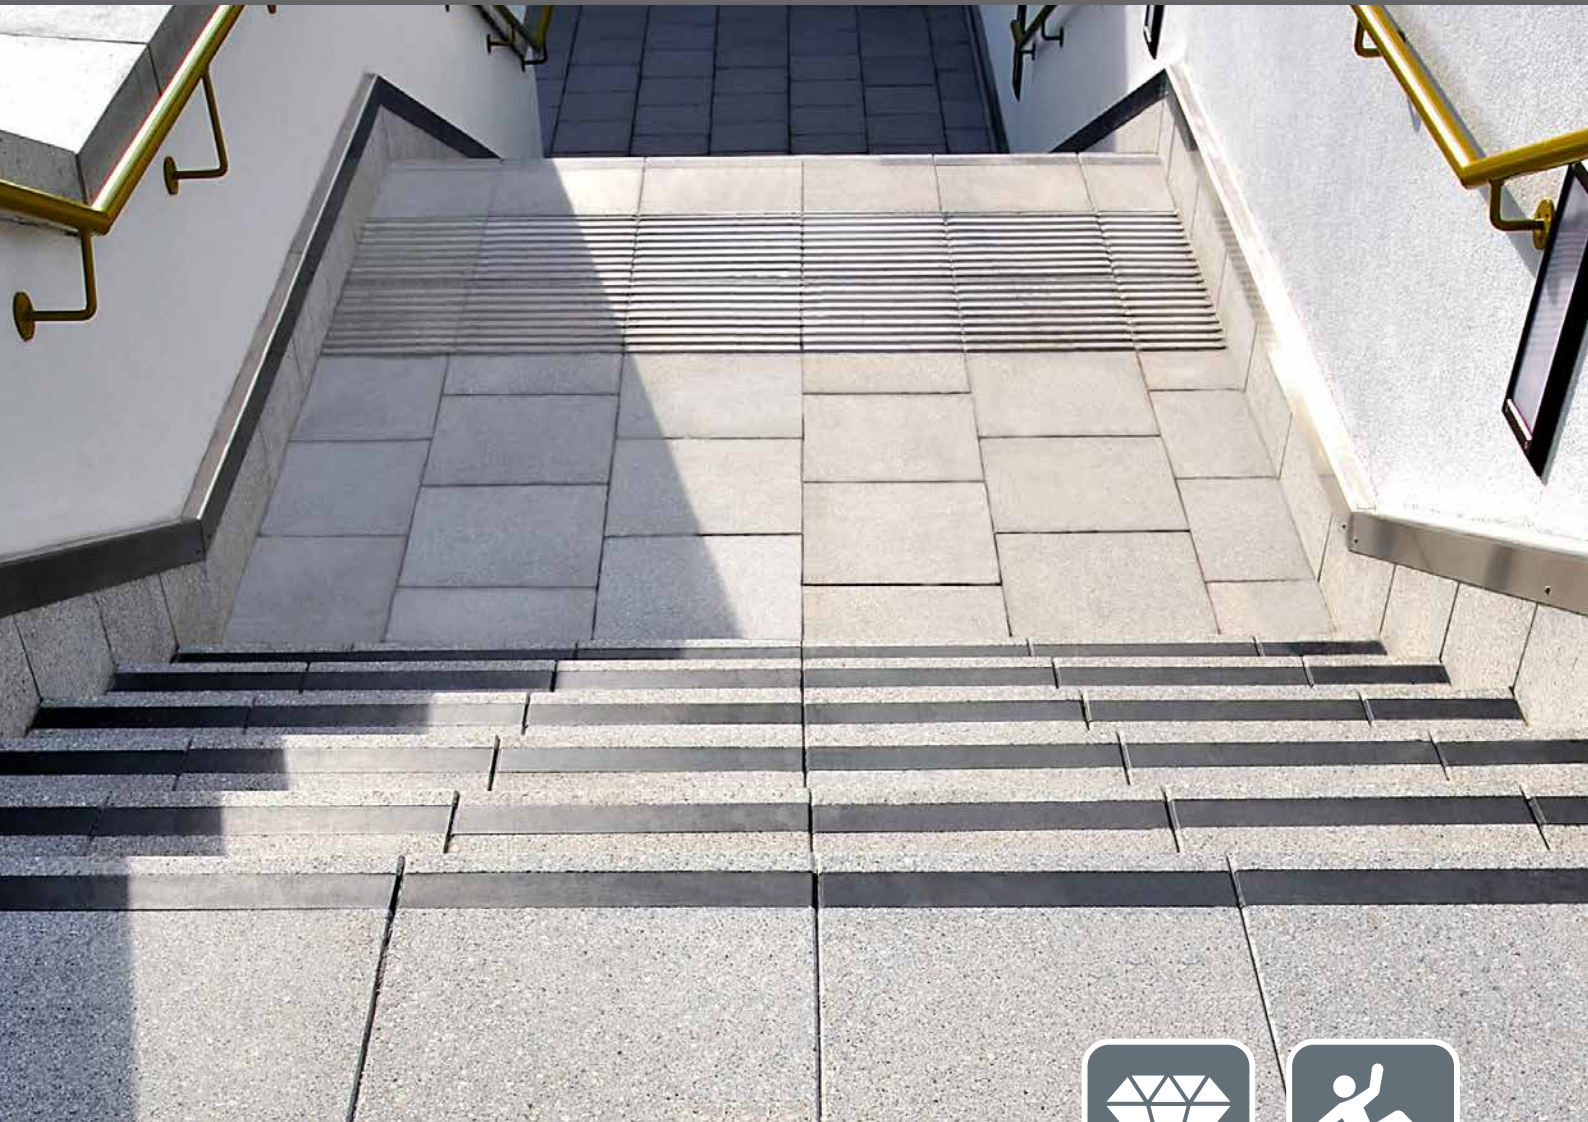

GRADUS

Hard-wearing

Slip-resistant

Stairtile™

Stairtile is a rubber composite material designed to provide a hard-wearing, slip-resistant finish for stairs and floors

Stairtile

Gradus is a market leader in stair safety solutions and offers the widest choice of stair profiles designed to help create a safe and inclusive environment, balancing the values of safety, performance and aesthetics

Due to its durability, it can be installed in a wide range of applications and will withstand heavy traffic

Retail

Car Parks

Transport

Stairtile can be used in ramps as a robust and safer solution to slip-resistant tape that is likely to require routine replacing, saving on cost and minimising disruption

Dovetailed bottom, designed to be pre-cast into the step edge. Offered in a range of widths from 12-500mm and stock lengths. Requires no mechanical fixings.

Stairtile - OT51F

Designed for retrofit situations to provide slip-resistance near to the edge of the step edge. Offered in a range of widths from 12-500mm and stock lengths, pre-drilled for mechanical fixing.

Stairtile - OT51R

Designed to be rebated into the step edge to provide a rounded, slip-resistant edge to the step. Offered in a range of widths from 12-500mm and stock lengths, pre-drilled for mechanical fixing.