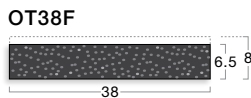

Dovetailed bottom, designed to be pre-cast into the step edge. Offered in a range of widths from 12-500mm and stock lengths. Requires no mechanical fixings.

Stairtile - OT51F

Designed for retrofit situations to provide slip-resistance near to the edge of the step edge. Offered in a range of widths from 12-500mm and stock lengths, pre-drilled for mechanical fixing.