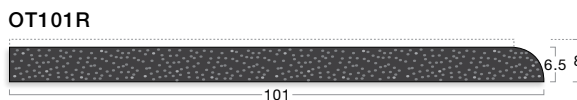

Stairtile - OT51R

Designed to be rebated into the step edge to provide a rounded, slip-resistant edge to the step. Offered in a range of widths from 12-500mm and stock lengths, pre-drilled for mechanical fixing.