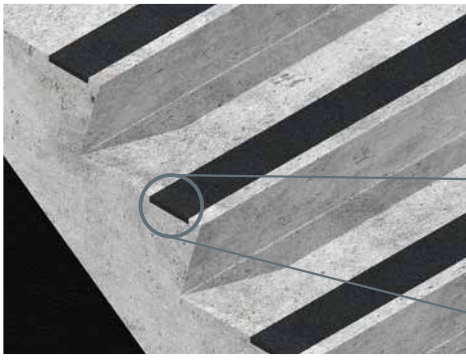

GRADUS

Hard-wearing

Slip-resistant

Stairtile™

Stairtile is a rubber composite material designed to provide a hard-wearing, slip-resistant finish for stairs and floors

Stairtile

Gradus is a market leader in stair safety solutions and offers the widest choice of stair profiles designed to help create a safe and inclusive environment, balancing the values of safety, performance and aesthetics

Due to its durability, it can be installed in a wide range of applications and will withstand heavy traffic

Retail

Car Parks

Transport

Stairtile can be used in ramps as a robust and safer solution to slip-resistant tape that is likely to require routine replacing, saving on cost and minimising disruption

Ramp

Stairs

Stairtile is suitable for use in both internal and external applications

Internal

External

It can be supplied as a complete stair covering or as an insert set into terrazzo, wood and concrete

Stairtile - OT51D

Dovetailed bottom, designed to be pre-cast into the step edge. Offered in a range of widths from 12-500mm and stock lengths. Requires no mechanical fixings.

Stairtile - OT51F

Designed for retrofit situations to provide slip-resistance near to the edge of the step edge. Offered in a range of widths from 12-500mm and stock lengths, pre-drilled for mechanical fixing.