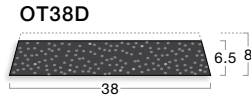

Dovetailed bottom, designed to be pre-cast into the step edge. Offered in a range of widths from 12-500mm and stock lengths. Requires no mechanical fixings.

Stairtile - OT51F

Designed for retrofit situations to provide slip-resistance near to the edge of the step edge. Offered in a range of widths from 12-500mm and stock lengths, pre-drilled for mechanical fixing.

Stairtile - 25mm discs

Versatile discs to provide slip-resistance across a number of different applications. Supplied in three different sized diameters.

25mm Disc

38mm Disc

50mm Disc

Available in a choice of 4 colours