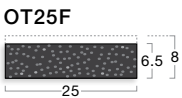

Dovetailed bottom, designed to be pre-cast into the step edge. Offered in a range of widths from 12-500mm and stock lengths. Requires no mechanical fixings.

Stairtile - OT51F

Designed for retrofit situations to provide slip-resistance near to the edge of the step edge. Offered in a range of widths from 12-500mm and stock lengths, pre-drilled for mechanical fixing.