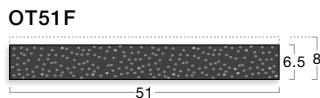

Dovetailed bottom, designed to be pre-cast into the step edge. Offered in a range of widths from 12-500mm and stock lengths. Requires no mechanical fixings.

Stairtile - OT51F

Designed for retrofit situations to provide slip-resistance near to the edge of the step edge. Offered in a range of widths from 12-500mm and stock lengths, pre-drilled for mechanical fixing.