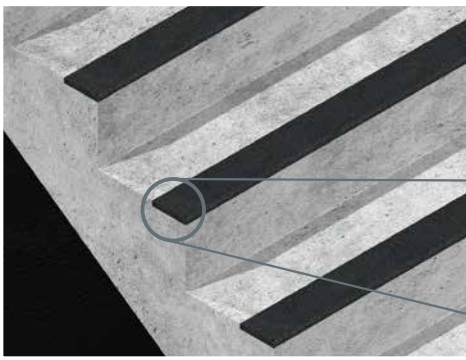

GRADUS

Hard-wearing

Slip-resistant

Stairtile™

Stairtile is a rubber composite material designed to provide a hard-wearing, slip-resistant finish for stairs and floors

Stairtile

Gradus is a market leader in stair safety solutions and offers the widest choice of stair profiles designed to help create a safe and inclusive environment, balancing the values of safety, performance and aesthetics

Due to its durability, it can be installed in a wide range of applications and will withstand heavy traffic

Retail

Car Parks

Transport

Stairtile can be used in ramps as a robust and safer solution to slip-resistant tape that is likely to require routine replacing, saving on cost and minimising disruption

Ramp

Stairs

Stairtile is suitable for use in both internal and external applications

Internal

External

It can be supplied as a complete stair covering or as an insert set into terrazzo, wood and concrete

Stairtile - OT51D

Dovetailed bottom, designed to be pre-cast into the step edge. Offered in a range of widths from 12-500mm and stock lengths. Requires no mechanical fixings.

Stairtile - OT51F

Designed for retrofit situations to provide slip-resistance near to the edge of the step edge. Offered in a range of widths from 12-500mm and stock lengths, pre-drilled for mechanical fixing.