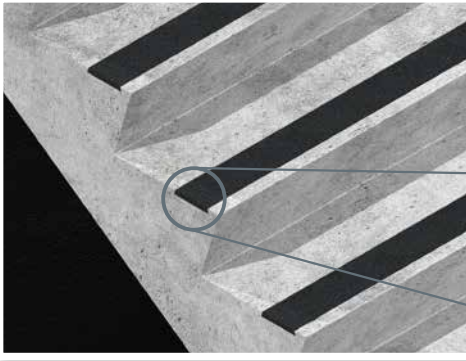

GRADUS

Hard-wearing

Slip-resistant

Stairtile™

Stairtile is a rubber composite material designed to provide a hard-wearing, slip-resistant finish for stairs and floors

Stairtile

Gradus is a market leader in stair safety solutions and offers the widest choice of stair profiles designed to help create a safe and inclusive environment, balancing the values of safety, performance and aesthetics

Due to its durability, it can be installed in a wide range of applications and will withstand heavy traffic

Retail

Car Parks

Transport

Stairtile can be used in ramps as a robust and safer solution to slip-resistant tape that is likely to require routine replacing, saving on cost and minimising disruption

Ramp

Stairs

Stairtile is suitable for use in both internal and external applications

Internal

External

It can be supplied as a complete stair covering or as an insert set into terrazzo, wood and concrete

Stairtile - OT51D

Dovetailed bottom, designed to be pre-cast into the step edge. Offered in a range of widths from 12-500mm and stock lengths. Requires no mechanical fixings.

Stairtile - OT51F

Designed for retrofit situations to provide slip-resistance near to the edge of the step edge. Offered in a range of widths from 12-500mm and stock lengths, pre-drilled for mechanical fixing.