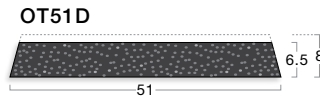

Dovetailed bottom, designed to be pre-cast into the step edge. Offered in a range of widths from 12-500mm and stock lengths. Requires no mechanical fixings.

Stairtile - OT51F

Designed for retrofit situations to provide slip-resistance near to the edge of the step edge. Offered in a range of widths from 12-500mm and stock lengths, pre-drilled for mechanical fixing.

Stairtile - 25mm discs

Versatile discs to provide slip-resistance across a number of different applications. Supplied in three different sized diameters.

25mm Disc

38mm Disc

50mm Disc

Available in a choice of 4 colours