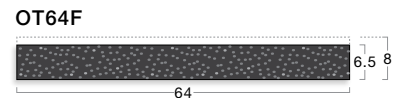

Dovetailed bottom, designed to be pre-cast into the step edge. Offered in a range of widths from 12-500mm and stock lengths. Requires no mechanical fixings.

Stairtile - OT51F

Designed for retrofit situations to provide slip-resistance near to the edge of the step edge. Offered in a range of widths from 12-500mm and stock lengths, pre-drilled for mechanical fixing.